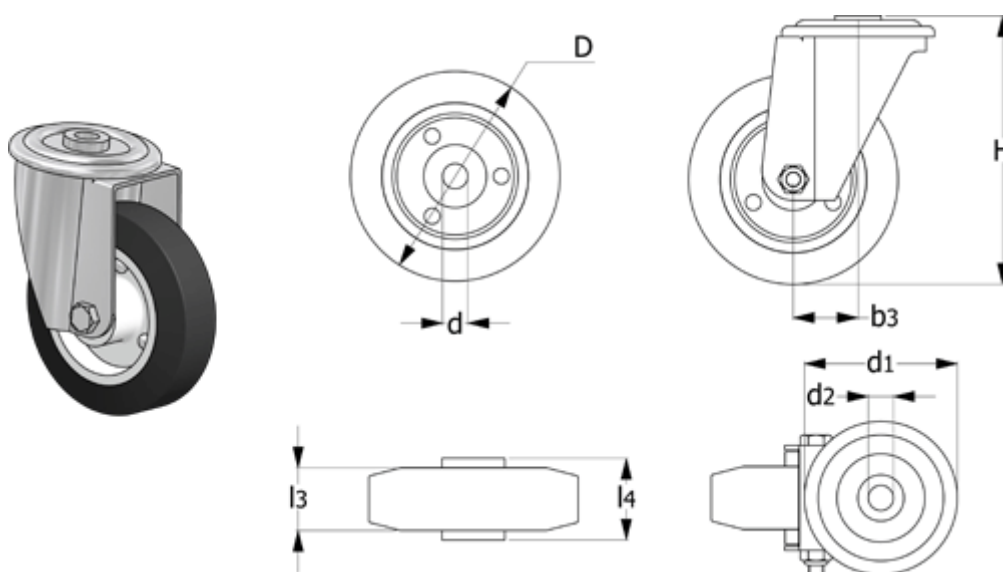

# Data Sheet

Article number: 2314450221

Description: E+G rubber wheel 450221  
RE.E3-200-FBL-N turning plate without brake

## Measures

b3	= 56
Code	= 450221
d	= 20
D	= 200
d1	= 120
d2	= 20
Dynamic load (N)	= 2300
g	= 3160

H	= 236
l3	= 50
l4	= 58
Rolling resistance (N)	= 1400
Type	= RE.E3-200-FBL